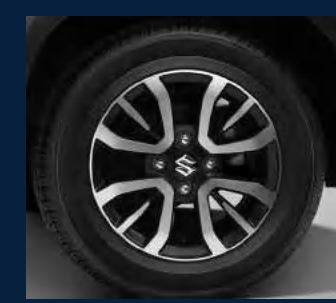

Dual Tone Alloy Wheel 14"

Desain *edgy* bikin yang lain ngelirik tiap kamu lewat