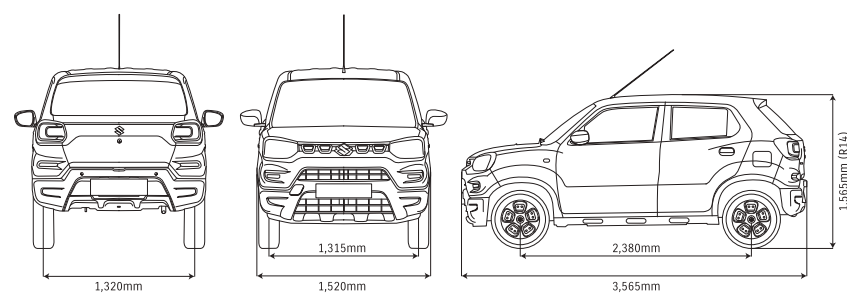

Min. Turning Radius	m	4,5
Ground Clearance	mm	180

SPESIFIKASI TAMBAHAN / ADDITIONAL SPECIFICATIONS

MT

AGS

Seating Capacity	4	
Fuel Tank Capacity	27L	
Engine Type	K10C	
Number of Valves	12	
Perbandingan Gigi / Gear Ratio	1st	3.545
	2nd	1.864
	3rd	1.240
	4th	0.906
	5th	0.718
	Mundur / Reverse	3.273
Perbandingan Gigi Akhir / Final Gear Ratio	4.471	4.706
Steering System	Rack and Pinion	
Ukuran Ban	165/70R14	
Gross Vehicle Weight	1170	1170

DAFTAR PERLENGKAPAN / EQUIPMENT LIST

Engine	Petrol 1.0L
Drive System	2WD
Seating Capacity	4
CHASSIS	
Tyres and Wheels	165/70R14 + Alloy Wheels
Spare Tyre and Wheel	165/70R14 + Steel Wheel
EXTERIOR	
Bumper	Body Coloured
Front Grille	Chrome
Outside Door Handles	Body Coloured
VISIBILITY	
Headlamps	Halogen Multireflector
Wipers	Front: 2-speed(low,high) + intermittent + washer
Rear Back Door Defogger	
Outside Door Mirrors	Body Coloured
	Electric
Day/Night Rearview Mirror	Manual Dimming
STEERING AND INSTRUMENT PANEL	
3-Spoke Steering Wheel	
Power Steering	
Meter Illumination	
DRIVING AMENITIES	
Electric Windows	Front
Remote Controlled Door Locks	With Hazard Lamp Answerback function
Air Conditioner	Manual
Heater	
Audio	Antenna
	Front Speakers
	2
INTERIOR	
Cabin Lights	Front Cabin Light (3-Position)
Sun Visors	Driver's Side
	Passenger's Side
Assist Grips	Passenger's Side
	Rear x2
Cup Holder	Front x2
Bottle Holder	Front x2
12V Accessory Socket	Front Console
USB Ports	Front Console
Fuel Lid Opener	
Tailgate Opener	
Inside Door Handles	Black
Storage Pockets	Front Door
SEATS	
Front Seats	Head Restraints (Integrated Type)
Rear Seats	Bench Seat
	Neck Rests x2
SAFETY AND SECURITY	
ABS	
Parking Sensors	Rear
SRS Front Dual Airbags	
Seatbelts	Front: 3-Point ELR Seatbelts with Pretensioners and Force Limiters
	Rear: 3-Point ELR Seatbelts (Side)
Childproof Rear Door Locks	
Immobilizer	

YOUR GEAR

STEP UP YOUR GAME