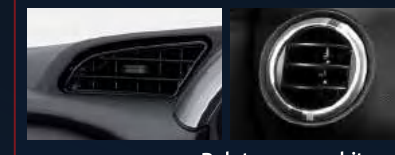

Louver A/C

Balutan warna hitam dan *silver* bikin *look* makin *edgy*