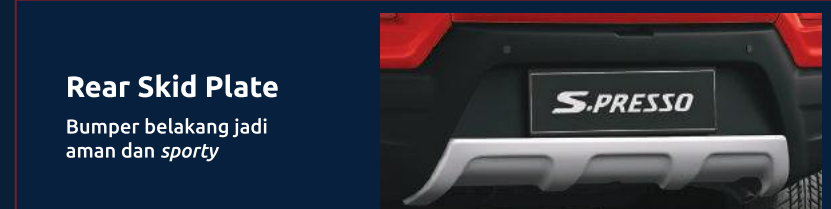

Rear Skid Plate

Bumper belakang jadi aman dan *sporty*